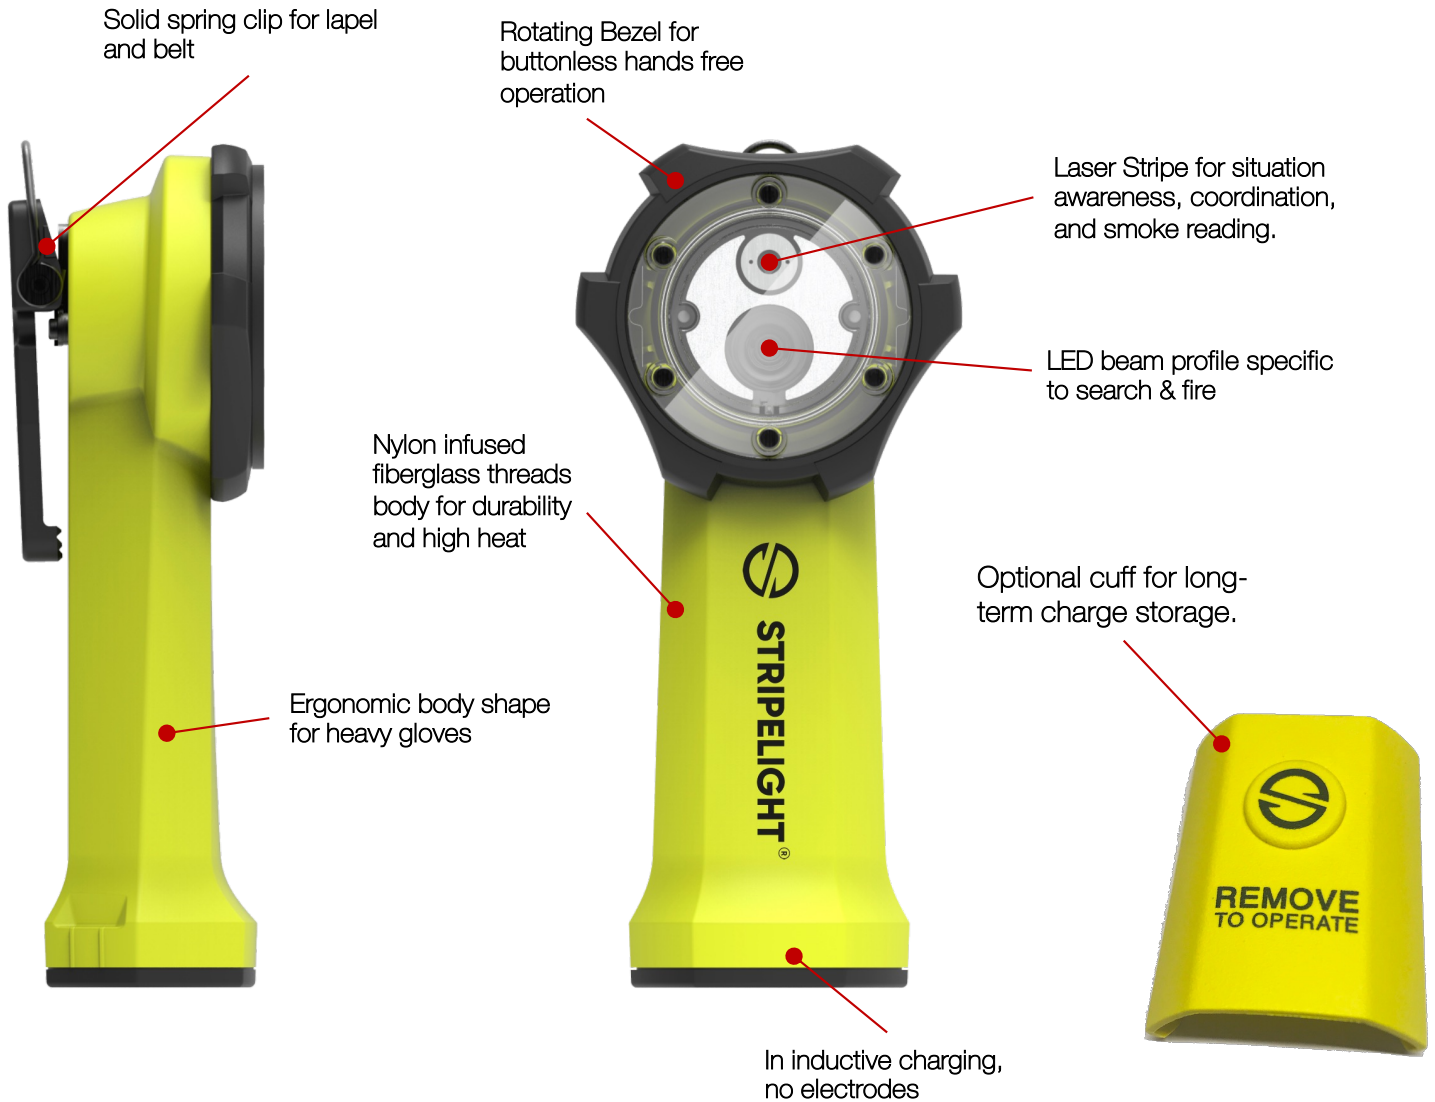

Intrinsic Certification:

Class I, II, III Division 1 GRPS A-G T3/T4
 Ex ia op is IIC T3/T4 Ga
 Ex ia op is IIIC T135C Da
 Class I, Zone 0 AEx ia op is IIC T3/T4 Ga
 Zone 20 AEx ia op is IIIC T135C Da

STRIPELIGHT®

Model FRT-L1

The Stripelight FRT L1 Model is a handheld fire, rescue, and tactical (FRT) intrinsic safe flashlight specific to HazLoc US/Canada certifications. It provides a blue Laser stripe line and LED light sources. The FRT L1 laser provides new functionality for situation awareness to first responders to identify obstacles, holes, or search for others providing hints to navigation and to observe smoke flow, density, and track source.

Measure	LED	Laser
Output:	207 Lumens	N/A
Runtime:	5h	7.25h
Distance:	243m	457m
Intensity:	15000cd	N/A
Waterproof:	IP67	IP67
Impact Resistance:	2-meter	2-Meter